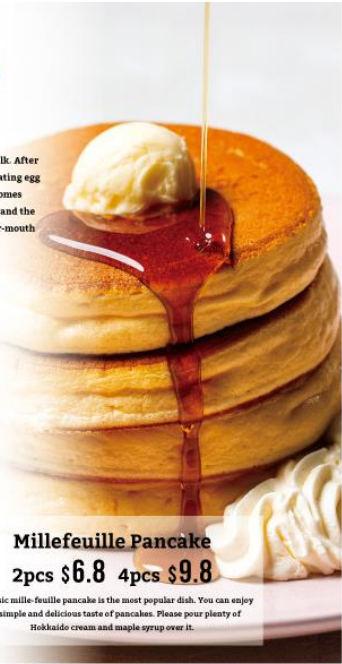

Millefeuille Pancake
2pcs $6.8 4pcs $9.8

TOPPING

Butter $1	Azuki $1	Vanilla Ice cream $1	Whipped Cream $1
· Matcha Ice cream $1.5 · Bacon Slice $2 · Chocolate Sauce $1.5 · Caramel Sauce $1.5 · Mango Sauce $1.5			

Home Roasting Coffee COFFEE & LATTÉ

- Takagi Coffee Original Blend (Hot) $5.5
- Takagi Coffee Light Blend (Hot) $5.5
- Takagi Iced Coffee (Hot) $5.5
- Espresso $5.5
- Viennese Coffee $5.5
- Café Latte (Hot/Iced) $5.5
- Almond Milk Latte (Hot/Iced) $5.5
- Matcha Latte (Hot/Iced) $5.5
- Soy Matcha Latte (Hot/Iced) $5.5
- Soy Almond Milk Matcha Latte (Hot/Iced) $5.5
- Caramel Latte (Hot/Iced) $5.5
- Caramel Soy Latte (Hot/Iced) $5.5
- Caramel Almond Milk Latte (Hot/Iced) $5.5
- Café Mocha (Hot/Iced) $5.5

SOFT DRINK

- Original Lemonade $5.8
- Original Ginger Ale $5.8
- Coke $4
- Coke Float $5
- Melon Soda $4
- Cream Soda $5
- Mix Berries Smoothie $7.8
- Banana Smoothie $7.8
- Mango Smoothie $7.8